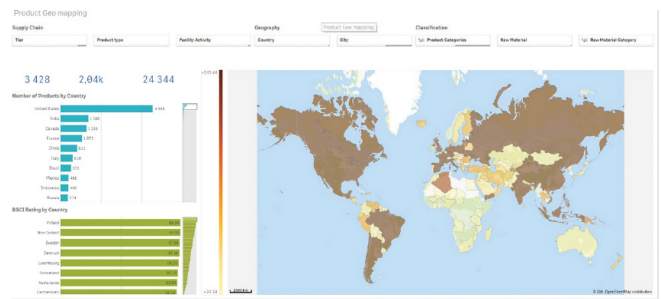

## TECHNOLOGY

Transparency-One is very secure. Security of your data is our #1 priority.

- Transparency-One is deployed on **Microsoft Cloud (Azure)**. Microsoft Cloud (Azure) is protected at the physical, network, host, application, and data layers, so Transparency-One online services are resilient to attack.
- Achieve an even higher level of protection and create a permanent record of all supply chain interactions by adding your data to the **Microsoft Ethereum blockchain**.
- Transparency-One supports **GS1 standards**.

## BUSINESS INTELLIGENCE

Detailed data analysis is crucial for managing supply chain risk. Dive deep into your supply chain to:

- View and analyze aggregated data through efficient dashboards
- Incorporate third party data into your dashboards for deeper insights
- Create custom reports based on your business priorities
- Visualize supply chains with the power of geomapping