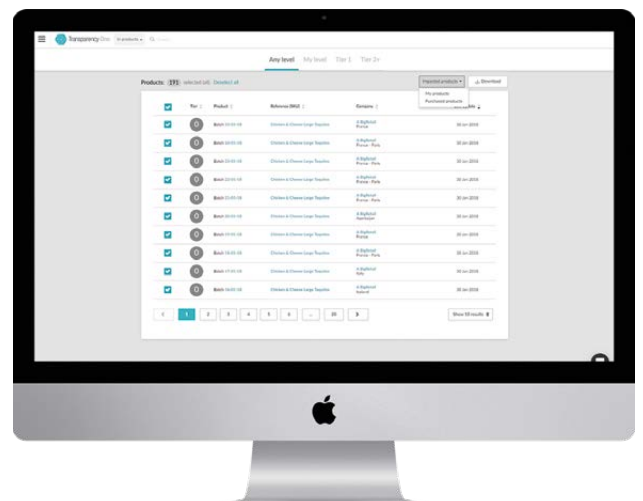

TRANSPARENCY-ONE

BATCH LOT & PURCHASE ORDER TRACEABILITY

TRANSPARENCY AND TRACEABILITY COMBINED

Convert transactional data into source to store supply chain transparency

Leverage the entire supply chain: Integrate existing ERP data with Transparency-One’s supply chain mapping platform to increase the accuracy of supply chain visibility for your most critical supply chains.

MANAGE TRANSACTIONAL DATA IN TRANSPARENCY-ONE

- Interface with PO and production systems at all levels in the supply chain
- Track batches and POs by product, from source to store
- Dive deep into a single batch or PO while maintaining a global view of your supply chains
- Leverage ERP and supply chain mapping data in tandem for more efficient and proactive risk management

SECURE YOUR BUSINESS

- Search on specific batches or POs and assess impact on finished goods products
- Analyze the impact of critical raw materials at the batch or PO level